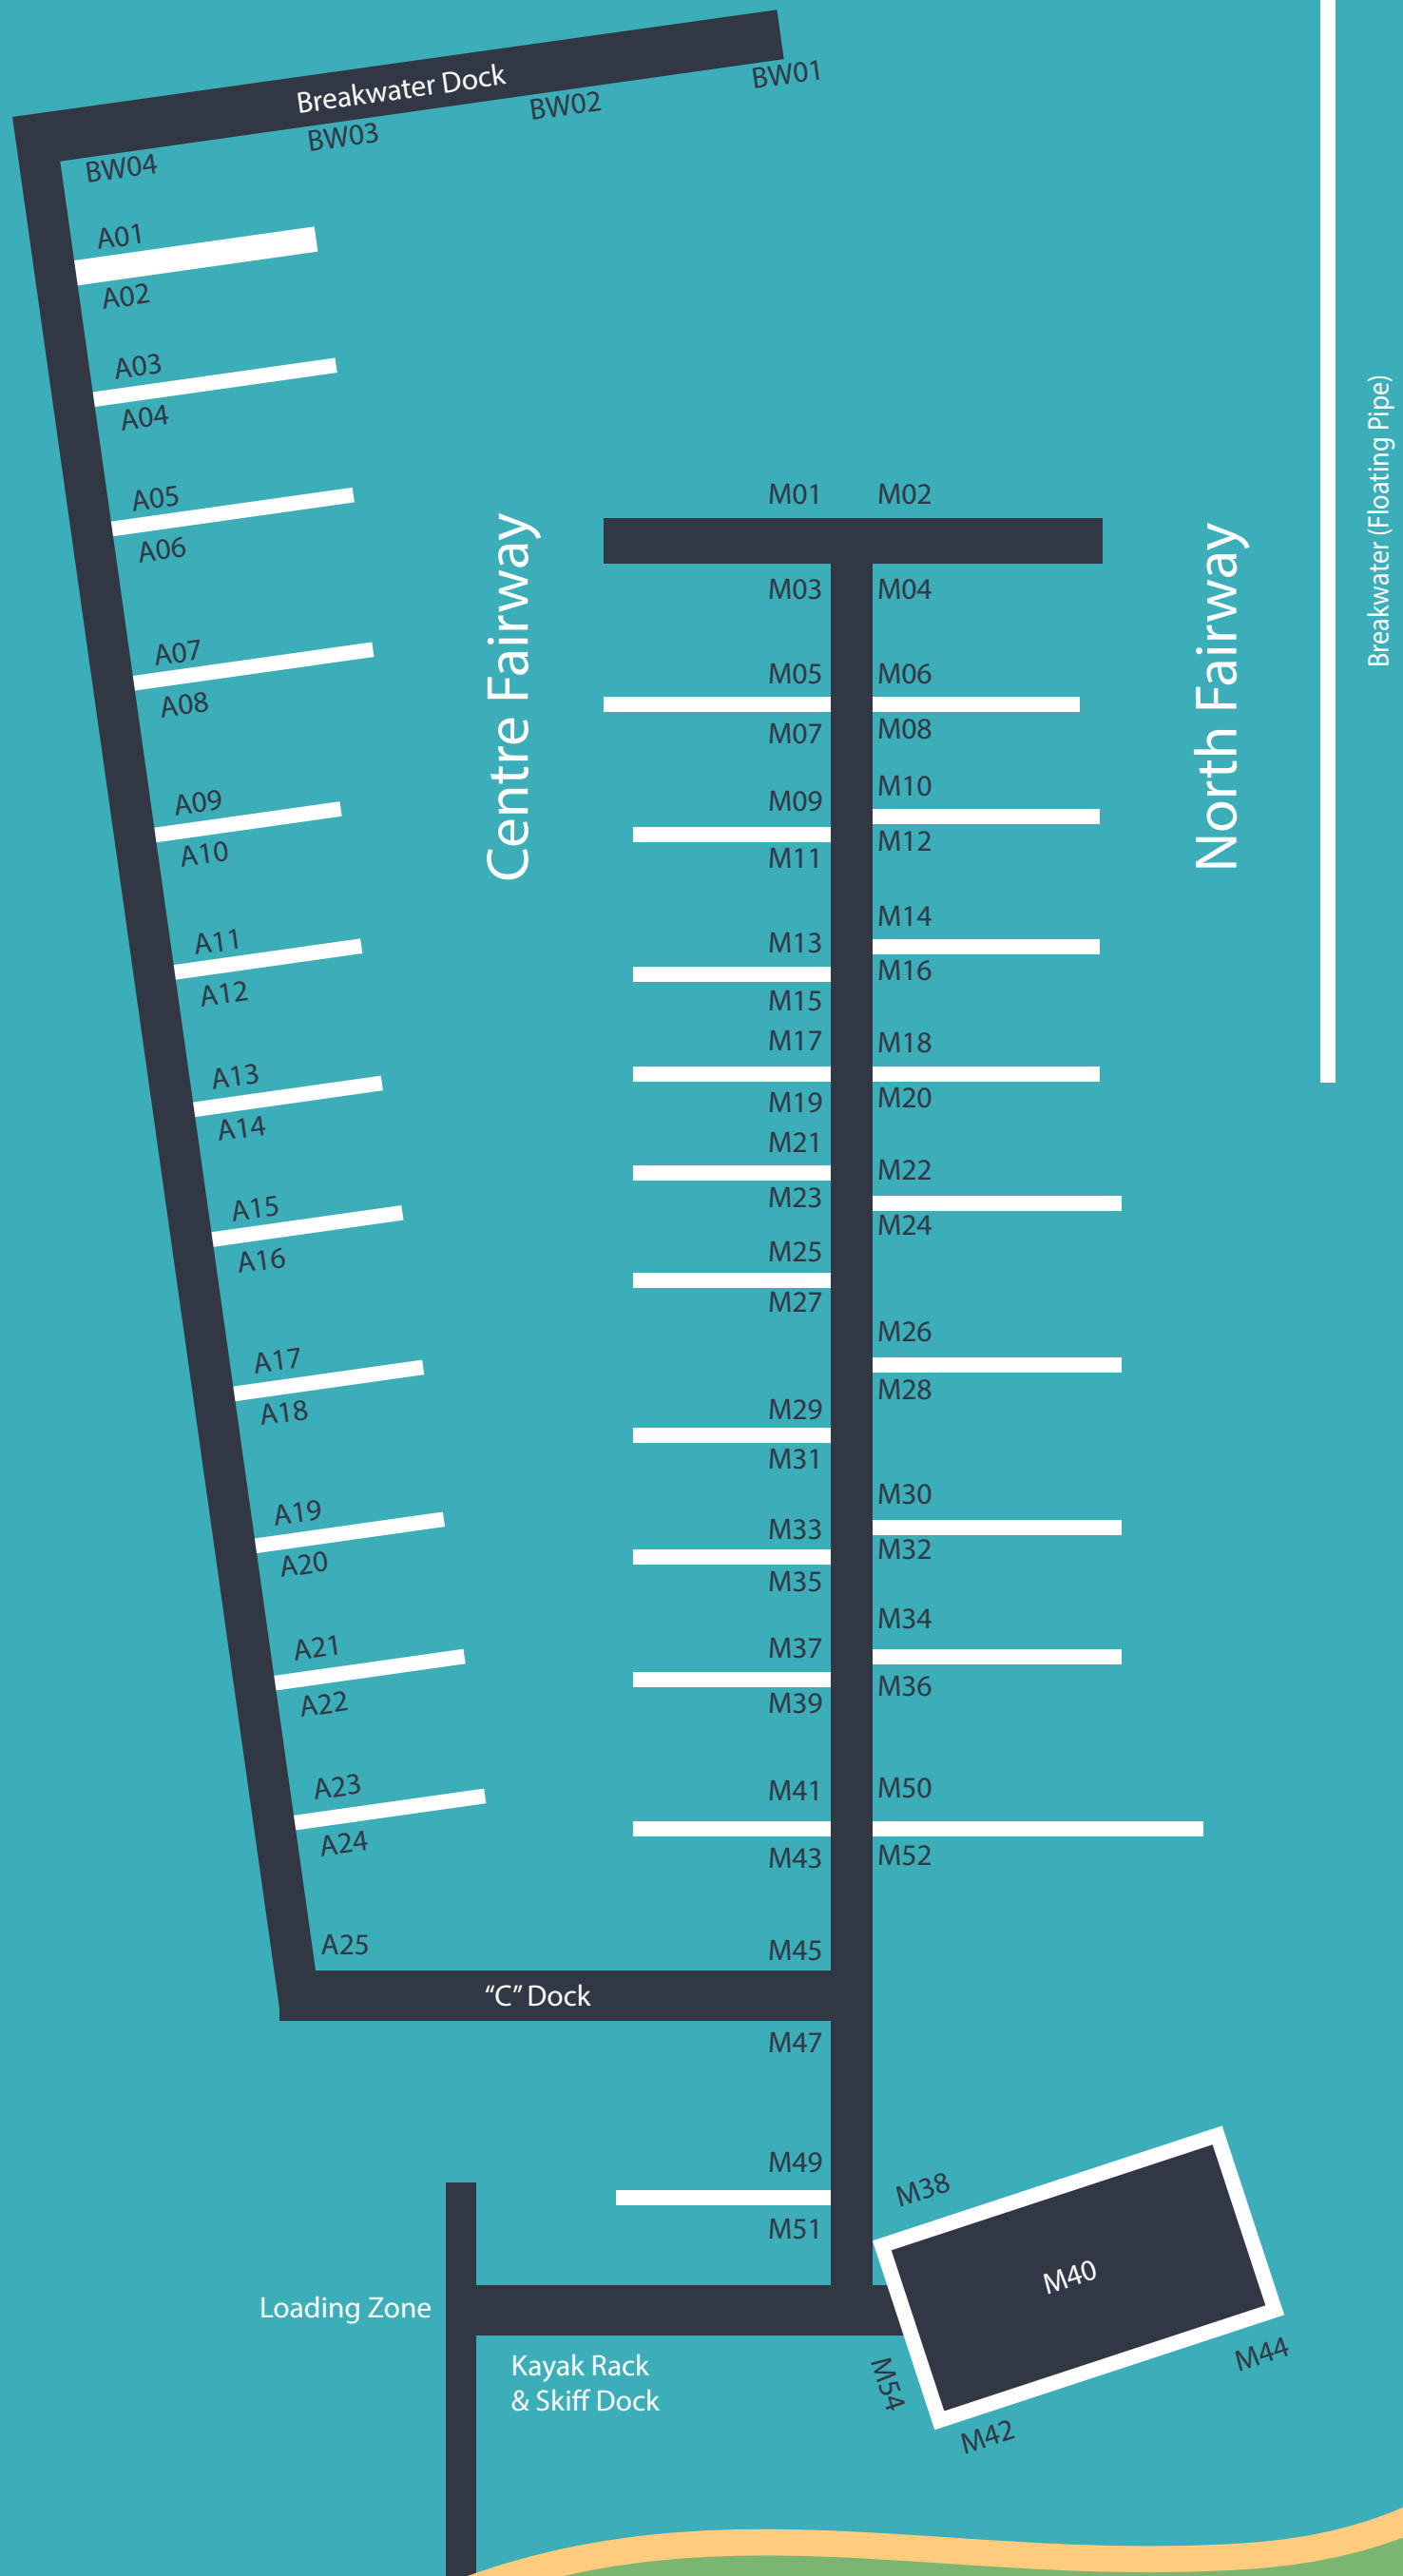

Map not to scale. Layout is subject to modification without notice.

South Fairway

Centre Fairway

North Fairway

Dock Layout

PRINCE RUPERT ROWING & YACHTING CLUB
 121 George Hills Way
 Prince Rupert, BC
 V8J 1A3

info@prryc.com
 250-624-4317

VFH / Call us on channel 73

PRRYC Club House CH. 73